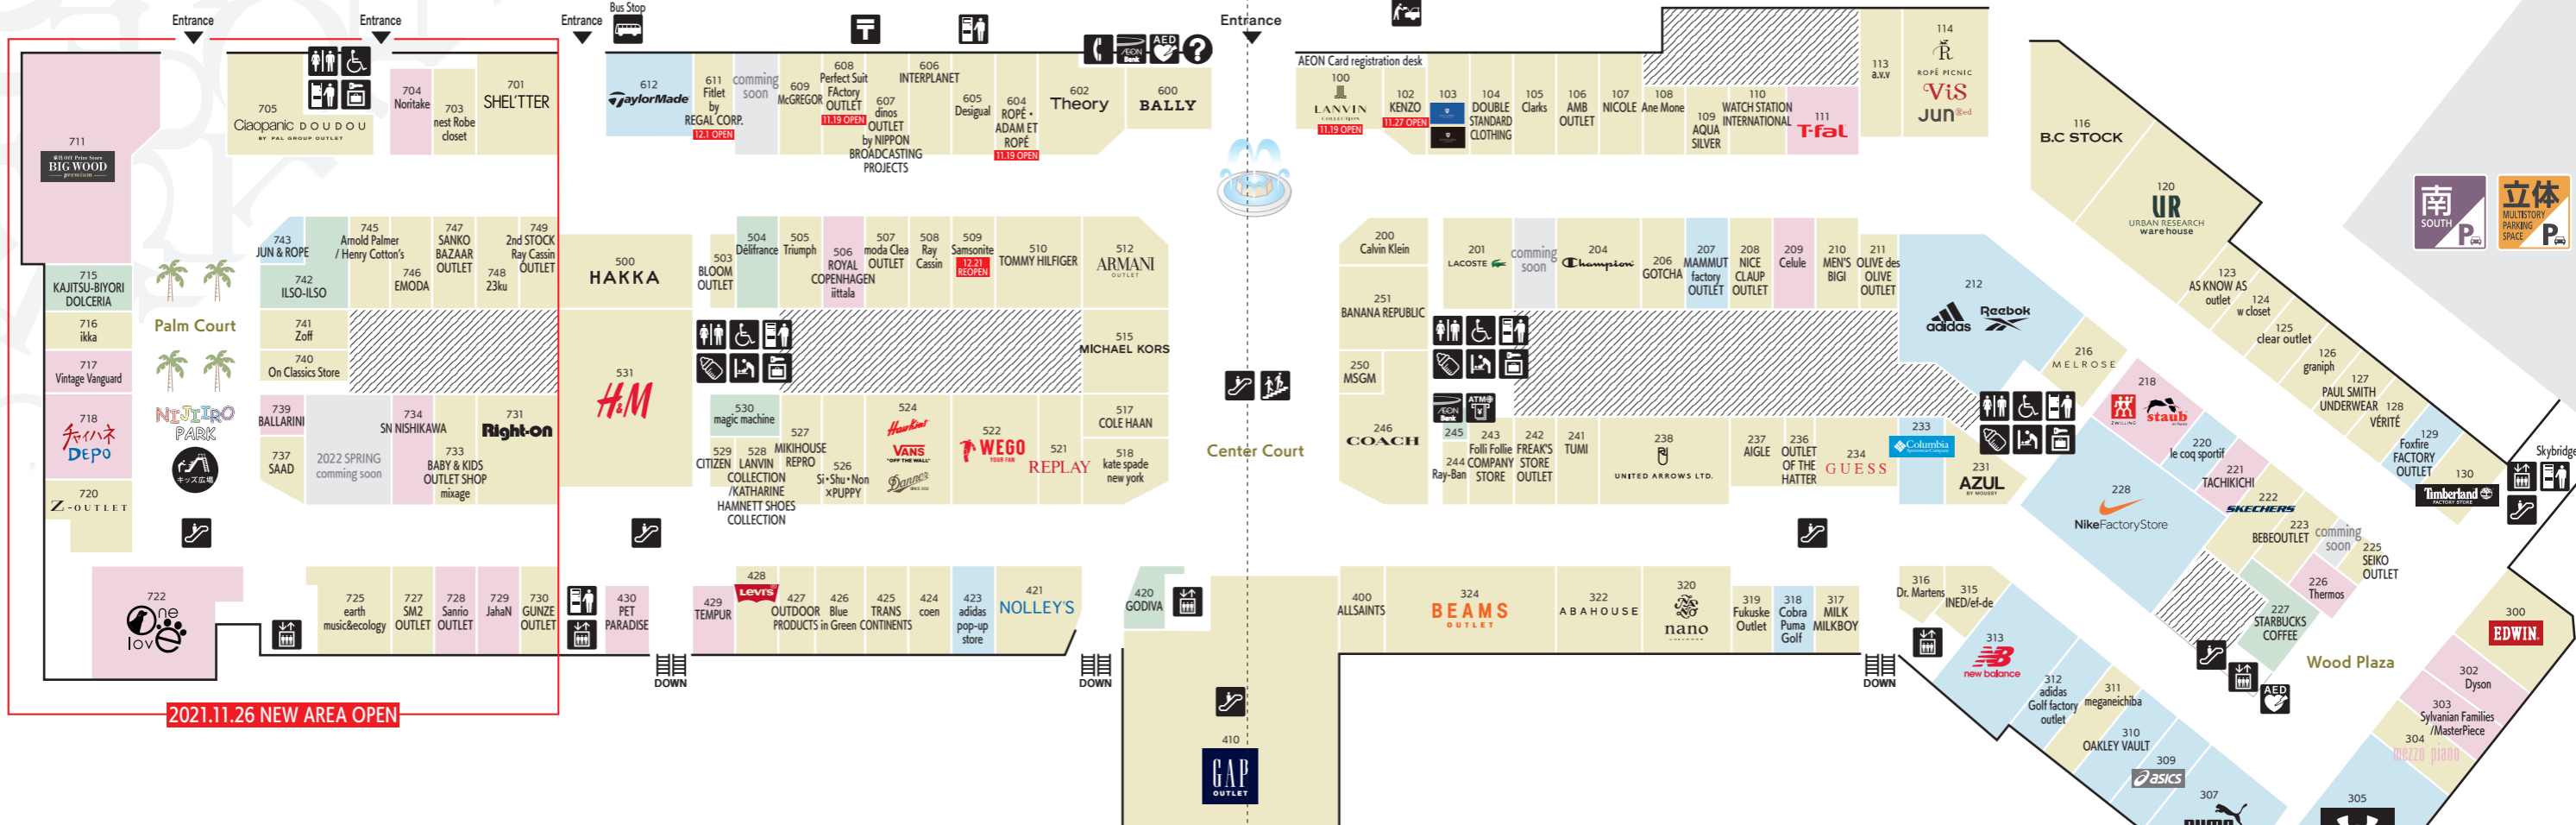

HOSHIKAGE CITY

Entertainment	Housewares	Services
AEON CINEMA movie theater 1033	gachagacha no mori Capsule toys 1028	softbank/Y!mobile cell phone 1032
PLAZA CAPCOM games / bowling alley / sports / VR / karaoke 1030		
WONDER RINK skating rink / trampoline 1029		

2F OUTLET FLOOR

2021.11.26 NEW AREA OPEN

Shop Tax-free

Apparel	
A ABAHOUSE	3221
AIGLE	2371
ALLSAINTS	1400
AMB OUTLET	1061
ARMANI OUTLET	5121
Arnold Palmer / Henry Cotton's	17451
AS KNOW AS outlet	11231
a.v.v	11131
AZUL by moussy	2311
B BABY & KIDS OUTLET SHOP mixage	17331
BANANA REPUBLIC	2511
B.C STOCK	11161
BEAMS OUTLET	13241
BEBEOUTLET	2231
Blue in Green	14261
BLUE LABEL / BLACK LABEL CRESTBRIDGE	11031
C Calvin Klein	2001
Champion	2041
CIAOPANIC DOUDOU BY PALGROUP OUTLET	17051
clear outlet	11251
coen	14241

S SANKO BAZAAR OUTLET	17471
2nd STOCK Ray Cassin OUTLET	17491
SHEL'TTER	17011
Si · Shu · Non × PUPPY	15261
SM2 OUTLET	17271
T Theory	16021
Timberland FACTORY STORE	11301
TOMMY HILFIGER	15101
TRANS CONTINENTS	14251
Triumph	15051
U UNITED ARROWS LTD.	12381
URBAN RESEARCH warehouse	11201
w closet	11241
WEGO	15221
Z Z-OUTLET	17201

SKECHERS	12221
T TUMI	12411
V VÉRITÉ	11281
W WATCH STATION INTERNATIONAL	11101
Z Zoff	17411
Sports & Outdoors	
A adidas Golf factory outlet	13121
adidas pop-up store	14231
adidas/Reebok factory outlet	12121
ASICS FACTORY OUTLET	13091
C Cobra Puma Golf	13181
Columbia Sportswear	12331
F Foxfire FACTORY OUTLET	11291
J JUN & ROPE	17431
L le coq sportif	12201
M MAMMUT factory OUTLET	12071
N New Balance Factory Store	13131
NIKE FACTORY STORE	12281
O OAKLEY VAULT	13101
P PUMA OUTLET	13071
T TaylorMade	16121
U UNDER ARMOUR FACTORY HOUSE	13051