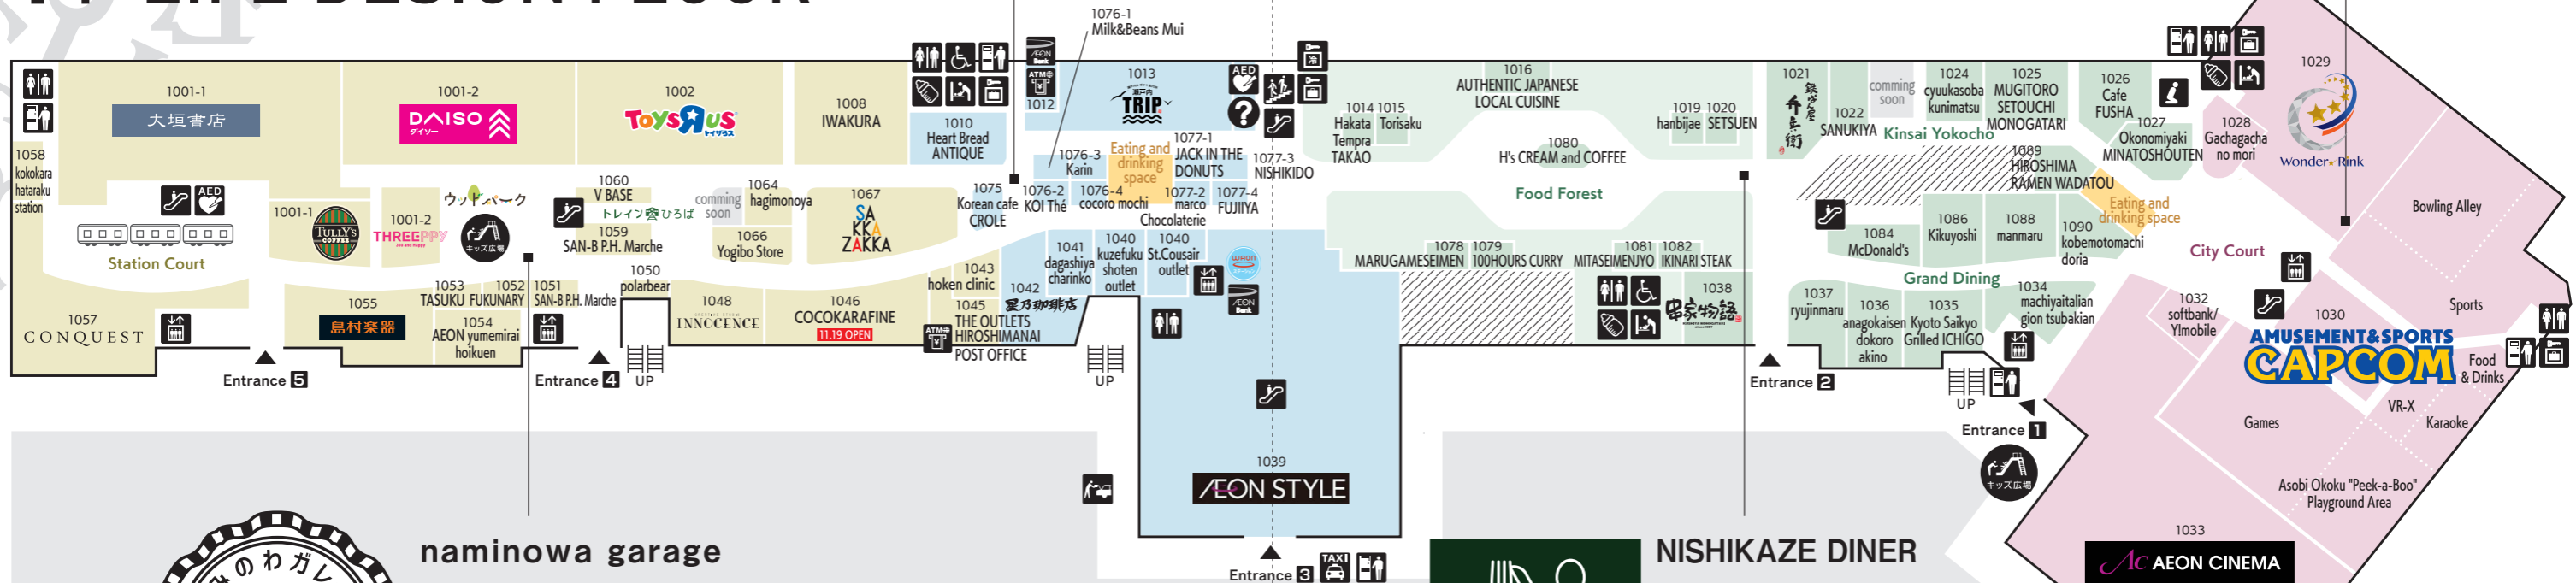

FLOOR GUIDE

English 中文(繁體)

1 F LIFE DESIGN FLOOR

yorimichi marche

This area offers a wide range of products made in Hiroshima, including the "momiji manju" cakes, sweets from the Seto Inland area, and locally grown vegetables.

紅葉饅頭、瀬戸内の甜點及本地採收的蔬菜等廣島土產品齊聚一堂。

HOSHIKAGE CITY

This is the largest entertainment zone in Hiroshima, boasting a movie theater, bowling alley, karaoke, and much more.

包含電影院、保齡球館、卡拉OK等等，是廣島最大型的巨大遊樂專區。

naminowa garage

2F OUTLET FLOOR

2021.11.26 NEW AREA OPEN

Shop Tax-free

Apparel	
A ABAHOUSE	3221
AIGLE	2371
ALLSAINTS	1400
AMB OUTLET	1061
ARMANI OUTLET	5121
Arnold Palmer / Henry Cotton's	17451
AS KNOW AS outlet	11231
a.v.v	11131
AZUL by moussy	2311
B BABY & KIDS OUTLET SHOP mixage	17331
BANANA REPUBLIC	2511
B.C STOCK	11161
BEAMS OUTLET	13241
BEBEOUTLET	2231
Blue in Green	14261
BLUE LABEL / BLACK LABEL CRESTBRIDGE	11031
C Calvin Klein	2001
Champion	2041
CIAOPANIC DOUDOU BY PALGROUP OUTLET	17051
clear outlet	11251
coen	14241

SKECHERS	12221
T TUMI	12411
V VÉRITÉ	11281
W WATCH STATION INTERNATIONAL	11101
Z Zoff	17411
Sports & Outdoors	
A adidas Golf factory outlet	13121
adidas pop-up store	14231
adidas/Reebok factory outlet	12121
ASICS FACTORY OUTLET	13091
C Cobra Puma Golf	13181
Columbia Sportswear	12331
F Foxfire FACTORY OUTLET	11291
J JUN & ROPE	17431
L le coq sportif	12201
M MAMMUT factory OUTLET	12071
N New Balance Factory Store	13131
NIKE FACTORY STORE	12281
O OAKLEY VAULT	13101
P PUMA OUTLET	13071
T TaylorMade	16121
U UNDER ARMOUR FACTORY HOUSE	13051